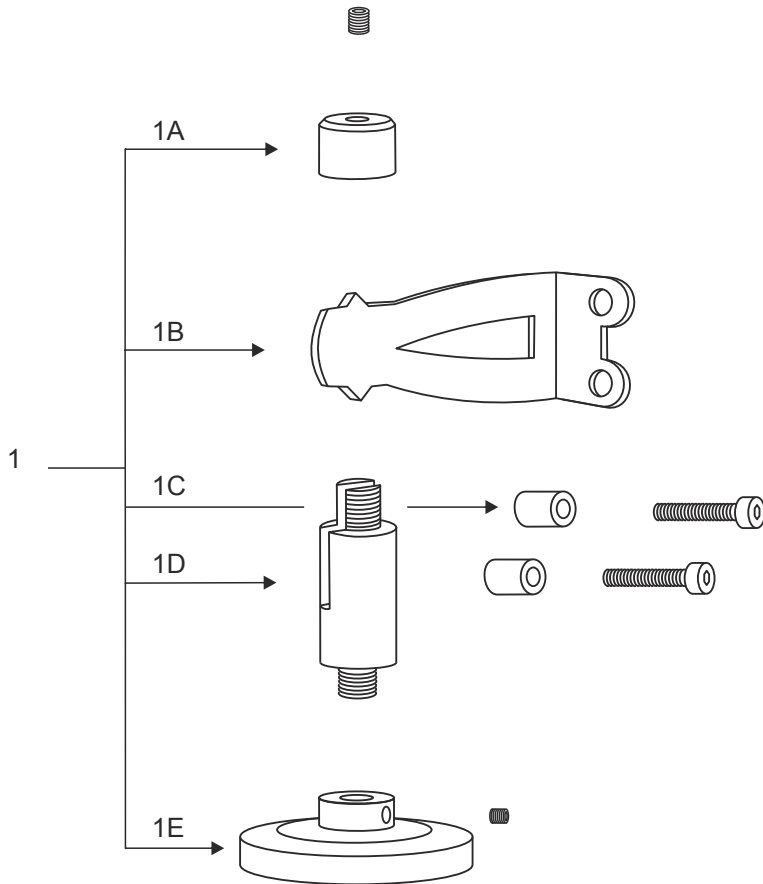

Model		
MXDL Xtreme		

Evol.	Table	Date
1	3	01/01/2011

N.	Code	Features
1	C204040	Ø 57
	C2040401	Ø 52
1A	C204025	
1B	C204024A	
1C	C204031	
1D	C204026	
1E	C0004CPM17	Ø 57
	C0004CPM17B	Ø 52

Descriptions	
Available	
Not available	