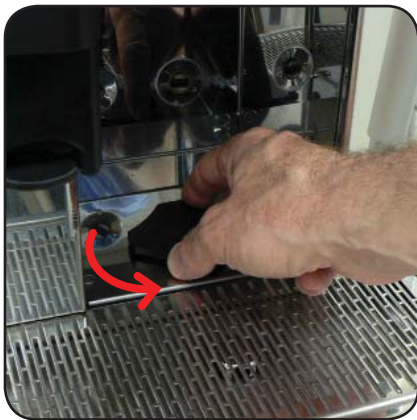

Unscrew Cleaning Cover